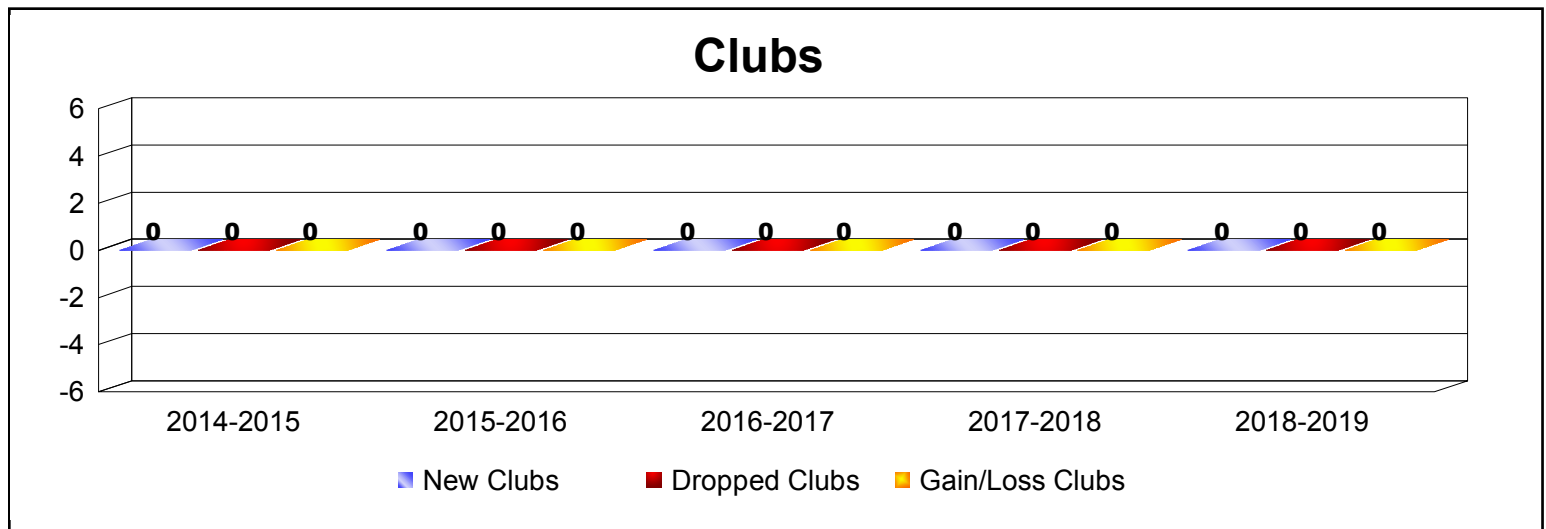

Year	New Clubs	Dropped Clubs	Gain/ Loss Clubs	New Members	Charter Members	Reinstate Members	Transfer Members	Total Member Added	Total Members Dropped	Gain/ Loss Members
2014-2015	1	0	1	153	24	7	18	202	-187	15
2015-2016	1	0	1	145	24	4	25	198	-188	10
2016-2017	2	0	2	104	43	0	24	171	-197	-26
2017-2018	0	0	0	114	1	3	11	129	-170	-41
2018-2019	1	0	1	132	22	4	8	166	-184	-18
Average	1	0	1	130	23	4	17	173	-185	-12

Year	New Clubs	Dropped Clubs	Gain/ Loss Clubs	New Members	Charter Members	Reinstate Members	Transfer Members	Total Member Added	Total Members Dropped	Gain/ Loss Members
2014-2015	0	0	0	1	0	0	0	1	-1	0
2015-2016	0	0	0	0	0	0	0	0	-2	-2
2016-2017	0	0	0	1	0	0	0	1	-2	-1
2017-2018	0	0	0	1	0	0	0	1	-1	0
2018-2019	0	0	0	0	0	0	0	0	-1	-1
Average	0	0	0	1	0	0	0	1	-1	-1

Year	New Clubs	Dropped Clubs	Gain/ Loss Clubs	New Members	Charter Members	Reinstate Members	Transfer Members	Total Member Added	Total Members Dropped	Gain/ Loss Members
2014-2015	0	0	0	14	0	1	3	18	-21	-3
2015-2016	0	0	0	8	0	2	0	10	-30	-20
2016-2017	0	0	0	11	0	0	0	11	-13	-2
2017-2018	0	0	0	6	0	0	4	10	-40	-30
2018-2019	0	0	0	13	0	0	8	21	-27	-6
Average	0	0	0	10	0	1	3	14	-26	-12