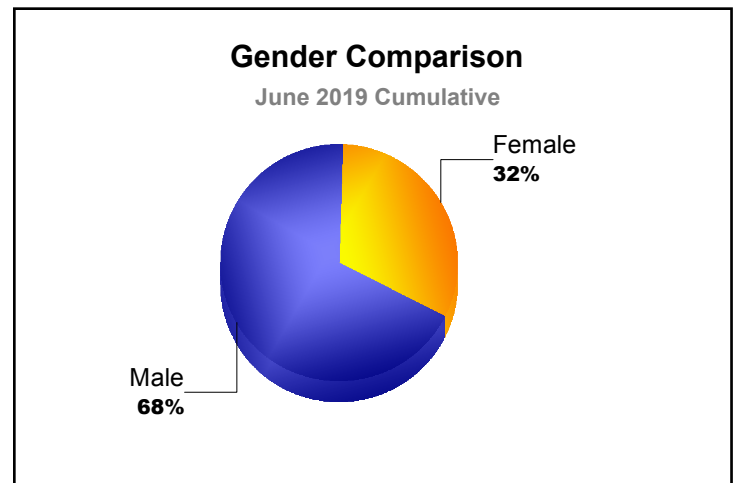

Year	New Clubs	Dropped Clubs	Gain/ Loss Clubs	New Members	Charter Members	Reinstate Members	Transfer Members	Total Member Added	Total Members Dropped	Gain/ Loss Members
2014-2015	1	0	1	153	24	7	18	202	-187	15
2015-2016	1	0	1	145	24	4	25	198	-188	10
2016-2017	2	0	2	104	43	0	24	171	-197	-26
2017-2018	0	0	0	114	1	3	11	129	-170	-41
2018-2019	1	0	1	132	22	4	8	166	-184	-18
Average	1	0	1	130	23	4	17	173	-185	-12