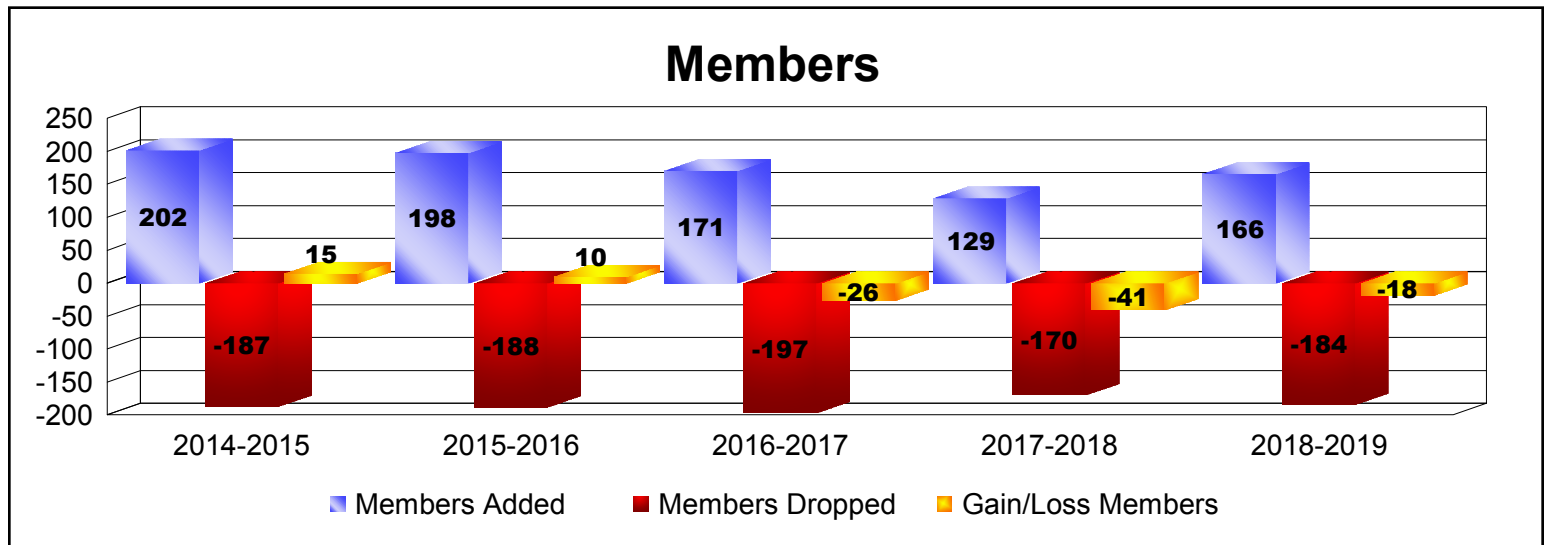

Year	New Clubs	Dropped Clubs	Gain/ Loss Clubs	New Members	Charter Members	Reinstate Members	Transfer Members	Total Member Added	Total Members Dropped	Gain/ Loss Members
2014-2015	1	0	1	153	24	7	18	202	-187	15
2015-2016	1	0	1	145	24	4	25	198	-188	10
2016-2017	2	0	2	104	43	0	24	171	-197	-26
2017-2018	0	0	0	114	1	3	11	129	-170	-41
2018-2019	1	0	1	132	22	4	8	166	-184	-18
Average	1	0	1	130	23	4	17	173	-185	-12

Year	New Clubs	Dropped Clubs	Gain/ Loss Clubs	New Members	Charter Members	Reinstate Members	Transfer Members	Total Member Added	Total Members Dropped	Gain/ Loss Members
2014-2015	0	0	0	1	0	0	0	1	-1	0
2015-2016	0	0	0	0	0	0	0	0	-2	-2
2016-2017	0	0	0	1	0	0	0	1	-2	-1
2017-2018	0	0	0	1	0	0	0	1	-1	0
2018-2019	0	0	0	0	0	0	0	0	-1	-1
Average	0	0	0	1	0	0	0	1	-1	-1

Year	New Clubs	Dropped Clubs	Gain/ Loss Clubs	New Members	Charter Members	Reinstate Members	Transfer Members	Total Member Added	Total Members Dropped	Gain/ Loss Members
2014-2015	0	0	0	14	0	1	3	18	-21	-3
2015-2016	0	0	0	8	0	2	0	10	-30	-20
2016-2017	0	0	0	11	0	0	0	11	-13	-2
2017-2018	0	0	0	6	0	0	4	10	-40	-30
2018-2019	0	0	0	13	0	0	8	21	-27	-6
Average	0	0	0	10	0	1	3	14	-26	-12