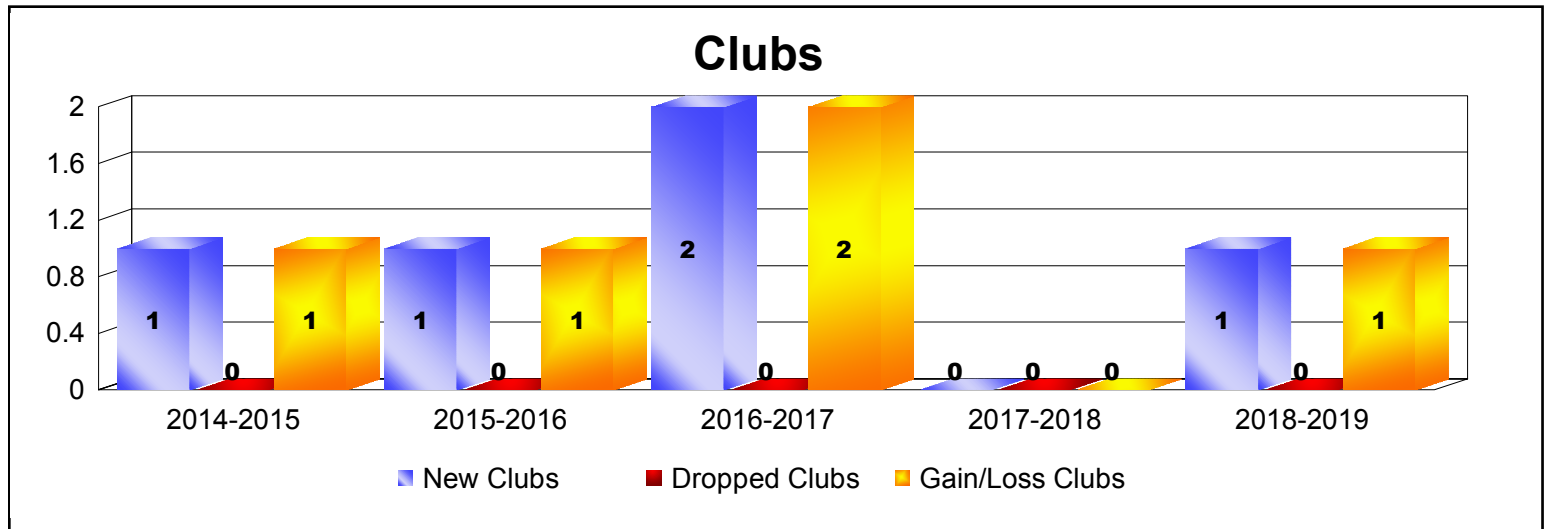

Year	New Clubs	Dropped Clubs	Gain/ Loss Clubs	New Members	Charter Members	Reinstate Members	Transfer Members	Total Member Added	Total Members Dropped	Gain/ Loss Members
2014-2015	1	0	1	153	24	7	18	202	-187	15
2015-2016	1	0	1	145	24	4	25	198	-188	10
2016-2017	2	0	2	104	43	0	24	171	-197	-26
2017-2018	0	0	0	114	1	3	11	129	-170	-41
2018-2019	1	0	1	132	22	4	8	166	-184	-18
Average	1	0	1	130	23	4	17	173	-185	-12

Year	New Clubs	Dropped Clubs	Gain/ Loss Clubs	New Members	Charter Members	Reinstate Members	Transfer Members	Total Member Added	Total Members Dropped	Gain/ Loss Members
2014-2015	0	0	0	1	0	0	0	1	-1	0
2015-2016	0	0	0	0	0	0	0	0	-2	-2
2016-2017	0	0	0	1	0	0	0	1	-2	-1
2017-2018	0	0	0	1	0	0	0	1	-1	0
2018-2019	0	0	0	0	0	0	0	0	-1	-1
Average	0	0	0	1	0	0	0	1	-1	-1

Year	New Clubs	Dropped Clubs	Gain/ Loss Clubs	New Members	Charter Members	Reinstate Members	Transfer Members	Total Member Added	Total Members Dropped	Gain/ Loss Members
2014-2015	0	0	0	14	0	1	3	18	-21	-3
2015-2016	0	0	0	8	0	2	0	10	-30	-20
2016-2017	0	0	0	11	0	0	0	11	-13	-2
2017-2018	0	0	0	6	0	0	4	10	-40	-30
2018-2019	0	0	0	13	0	0	8	21	-27	-6
Average	0	0	0	10	0	1	3	14	-26	-12