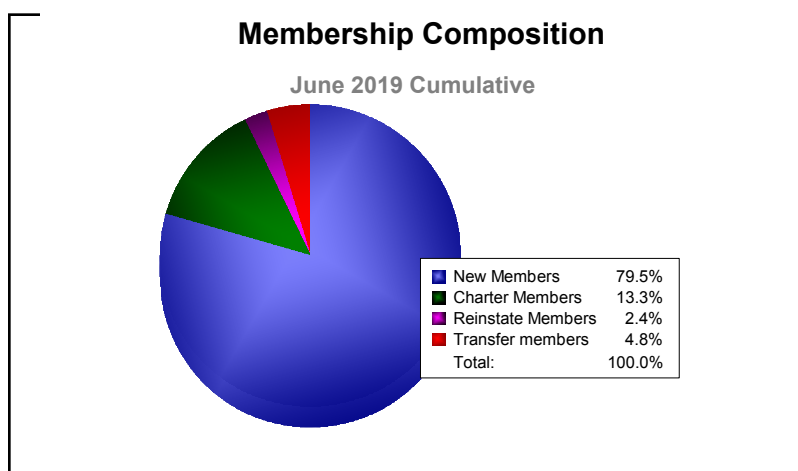

Year	New Clubs	Dropped Clubs	Gain/ Loss Clubs	New Members	Charter Members	Reinstate Members	Transfer Members	Total Member Added	Total Members Dropped	Gain/ Loss Members
2014-2015	1	0	1	153	24	7	18	202	-187	15
2015-2016	1	0	1	145	24	4	25	198	-188	10
2016-2017	2	0	2	104	43	0	24	171	-197	-26
2017-2018	0	0	0	114	1	3	11	129	-170	-41
2018-2019	1	0	1	132	22	4	8	166	-184	-18
Average	1	0	1	130	23	4	17	173	-185	-12

Year	New Clubs	Dropped Clubs	Gain/ Loss Clubs	New Members	Charter Members	Reinstate Members	Transfer Members	Total Member Added	Total Members Dropped	Gain/ Loss Members
2014-2015	0	0	0	1	0	0	0	1	-1	0
2015-2016	0	0	0	0	0	0	0	0	-2	-2
2016-2017	0	0	0	1	0	0	0	1	-2	-1
2017-2018	0	0	0	1	0	0	0	1	-1	0
2018-2019	0	0	0	0	0	0	0	0	-1	-1
Average	0	0	0	1	0	0	0	1	-1	-1