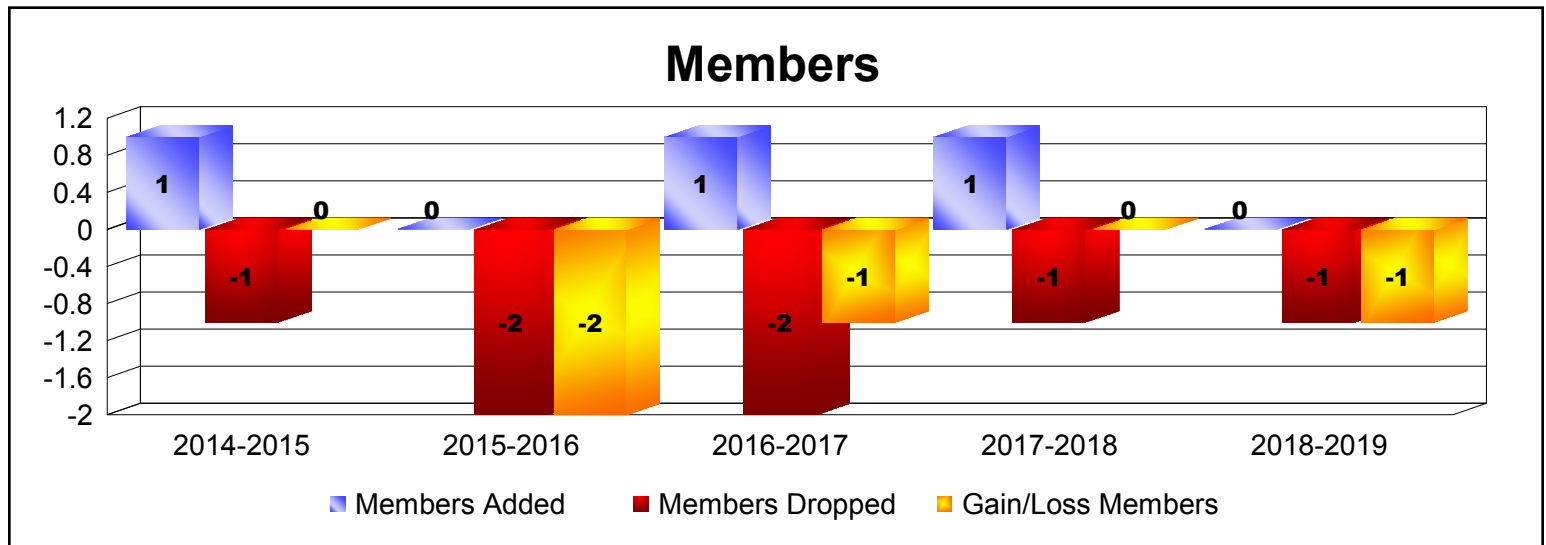

Year	New Clubs	Dropped Clubs	Gain/ Loss Clubs	New Members	Charter Members	Reinstate Members	Transfer Members	Total Member Added	Total Members Dropped	Gain/ Loss Members
2014-2015	1	0	1	153	24	7	18	202	-187	15
2015-2016	1	0	1	145	24	4	25	198	-188	10
2016-2017	2	0	2	104	43	0	24	171	-197	-26
2017-2018	0	0	0	114	1	3	11	129	-170	-41
2018-2019	1	0	1	132	22	4	8	166	-184	-18
Average	1	0	1	130	23	4	17	173	-185	-12

Year	New Clubs	Dropped Clubs	Gain/ Loss Clubs	New Members	Charter Members	Reinstate Members	Transfer Members	Total Member Added	Total Members Dropped	Gain/ Loss Members
2014-2015	0	0	0	1	0	0	0	1	-1	0
2015-2016	0	0	0	0	0	0	0	0	-2	-2
2016-2017	0	0	0	1	0	0	0	1	-2	-1
2017-2018	0	0	0	1	0	0	0	1	-1	0
2018-2019	0	0	0	0	0	0	0	0	-1	-1
Average	0	0	0	1	0	0	0	1	-1	-1

Year	New Clubs	Dropped Clubs	Gain/ Loss Clubs	New Members	Charter Members	Reinstate Members	Transfer Members	Total Member Added	Total Members Dropped	Gain/ Loss Members
2014-2015	0	0	0	14	0	1	3	18	-21	-3
2015-2016	0	0	0	8	0	2	0	10	-30	-20
2016-2017	0	0	0	11	0	0	0	11	-13	-2
2017-2018	0	0	0	6	0	0	4	10	-40	-30
2018-2019	0	0	0	13	0	0	8	21	-27	-6
Average	0	0	0	10	0	1	3	14	-26	-12